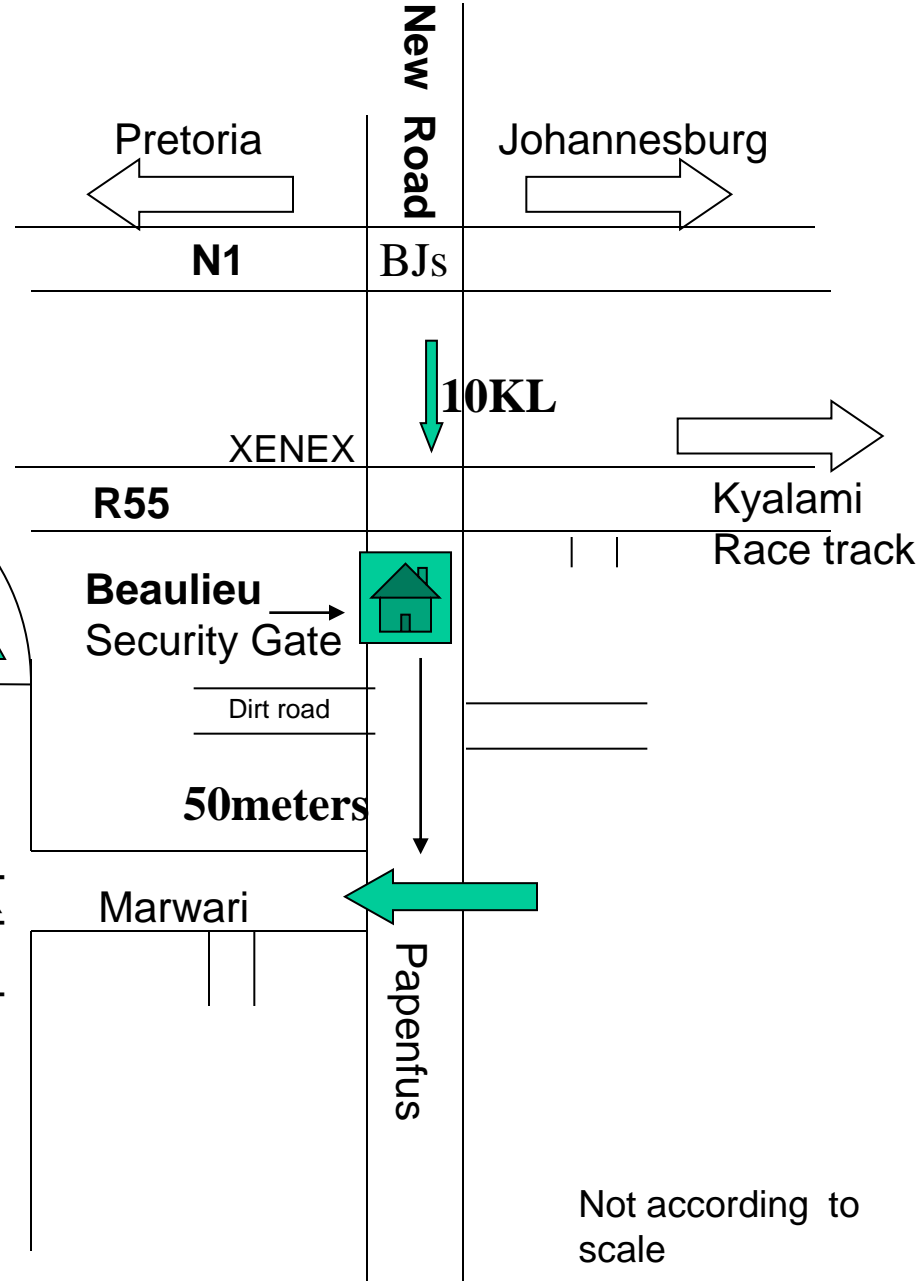

S25°57' 55" E28°4' 38"

Not according to
scale

Directions to Blue Hills Conference Centre

Herewith the directions from the N1.

Take N1 South/North to Johannesburg/Pretoria depending where you are coming from.

Take the New Road off ramp in Midrand. On the bridge select the M71 to Crowthorne.

Continue through TWO traffic lights and TWO four way stops. The New Road name changes but continue until the next traffic light. There will be a ZENEX garage on your right. (this is about 10km from the highway) Cross over the R55 and continue into the Beaulieu estate.

After the Beaulieu security gate turn second right into Marwari Road. At the T-Junction turn right into Jutlander Road. This becomes Krause Road. We are No **500 Krause Road**. Look for the white Cape Dutch House on your right on top of the hill . Turn into the long narrow panhandle between the White Cape Dutch House and the Yellow House (no 16 Northern Slopes). We are the yellow building right on top of the hill. See map (not to scale !).

PLEASE NOTE DRIVE SLOW AS THIS IS A HORSE RIDING AREA