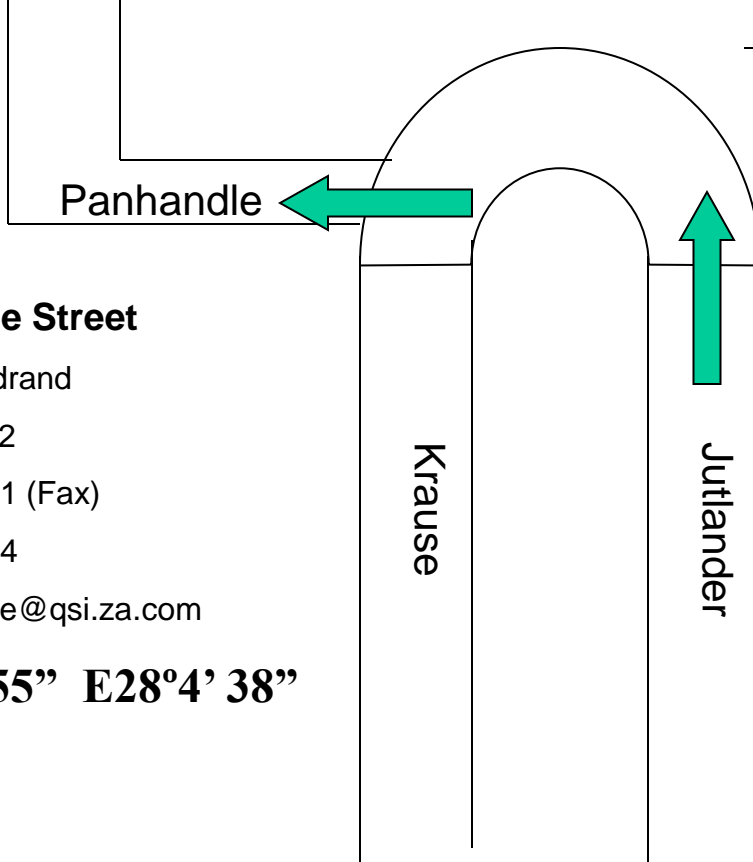

On top of hill

500 Krause Street

Beaulieu Midrand

011 468 4562

086 275 4601 (Fax)

074 179 9774

bhconference@qsi.za.com

S25°57' 55" E28°4' 38"